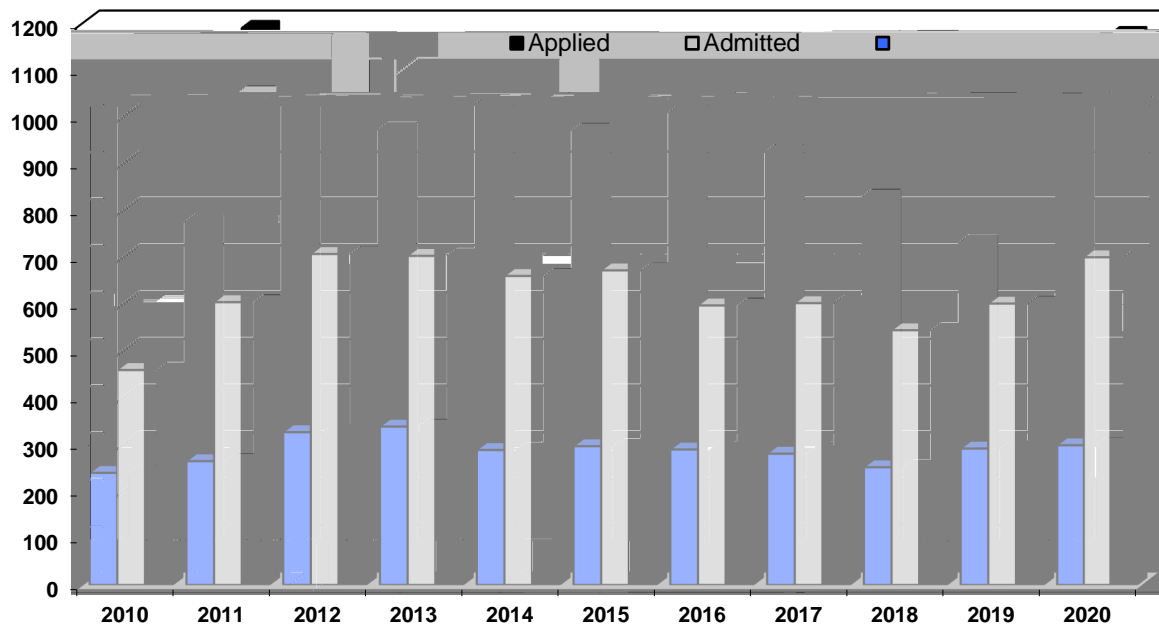

New Transfer Undergraduate Admission Statistics 2010-2020

Unduplicated Applicants			
Fall	Applied	Admitted	Enrolled
2020	1176	699	297
2019	1051	600	
	1,009	671	295
2014	970	659	287
2013	1,026	702	337
2012	972	706	325
2011	1189	603	263
2010	775	458	238

Unduplicated Applicants - Applied, Admitted and Enrolled

Note: Beginning Fall 2019, based upon a revised admission policy methodology of counting applicants changed.