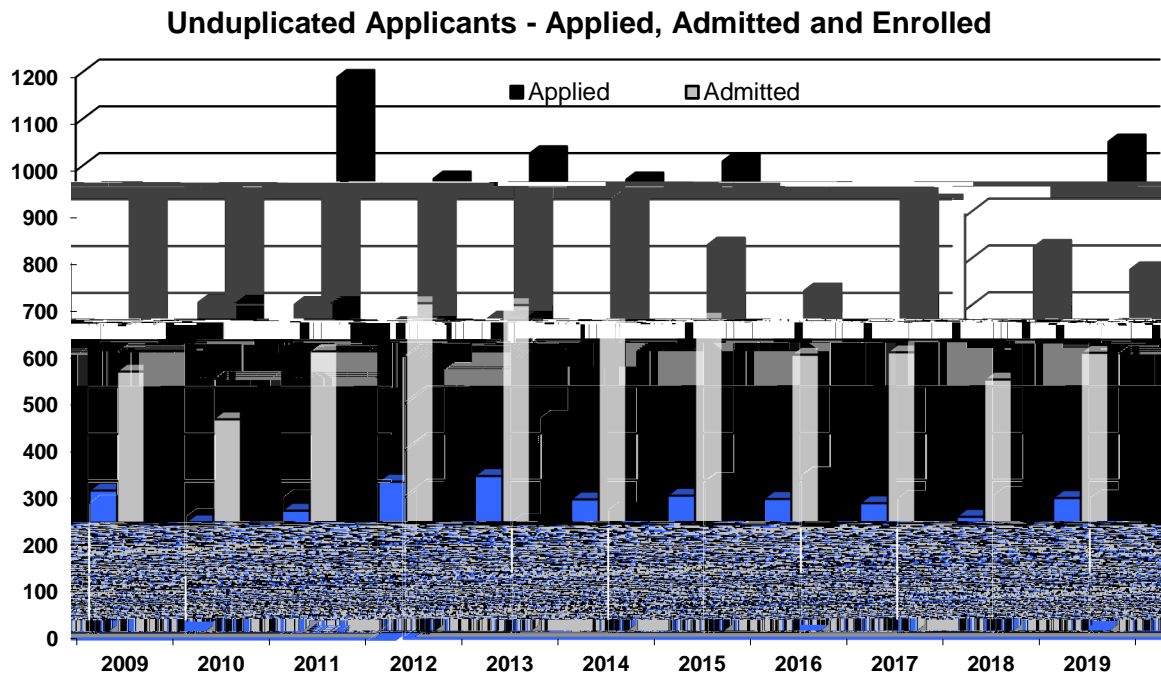

New Transfer Undergraduate Admission Statistics 2009-2019

Unduplicated Applicants			
Fall	Applied	Admitted	Enrolled
2019	1051	600	290
2018	731	543	250
2017	829	601	279
2016	925	596	288
2015	1,009	671	295
2014	970	659	287
2013	1,026	702	337
2012	972	706	325
2011	1189	603	263
2010	775	458	238
2009	823	560	306

Note: Beginning Fall 2019, based upon a revised admission policy methodology of counting applicants changed.