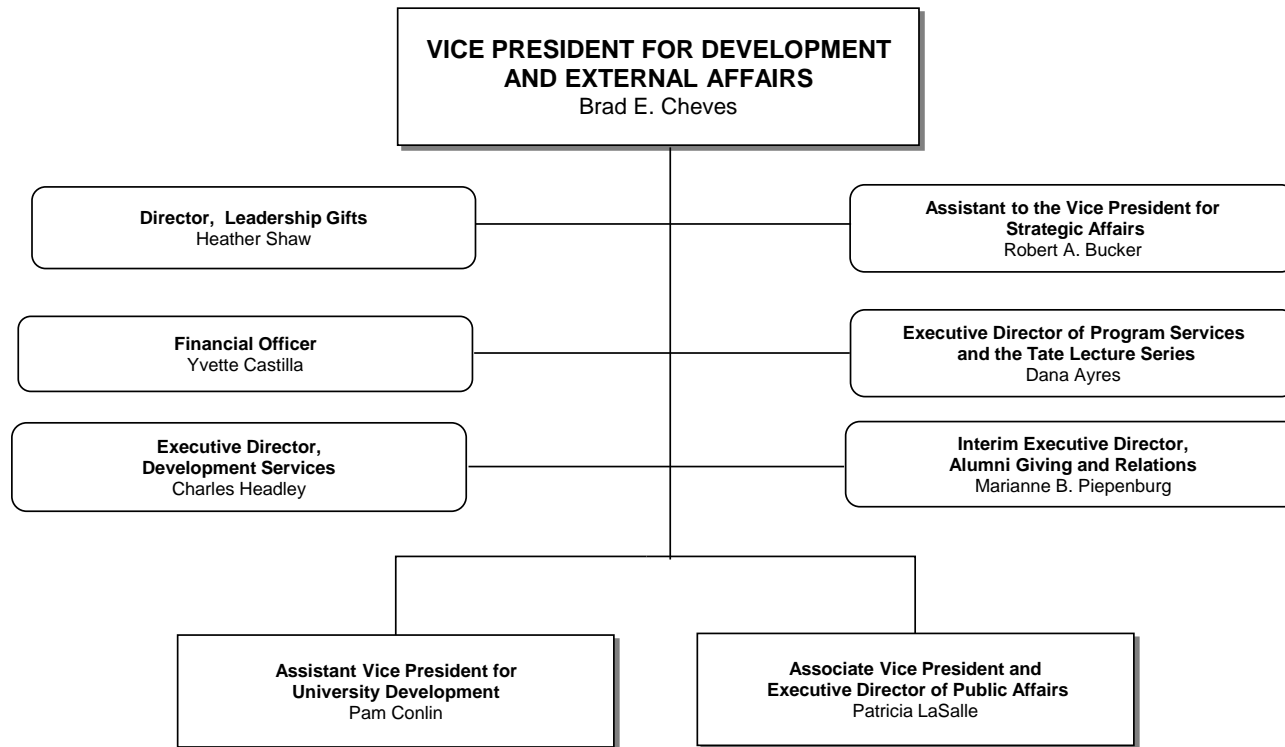

**Associate Vice President for
Access and Equity**

**VICE PRESIDENT FOR
STUDENT AFFAIRS**
Lori S. White

Asst.