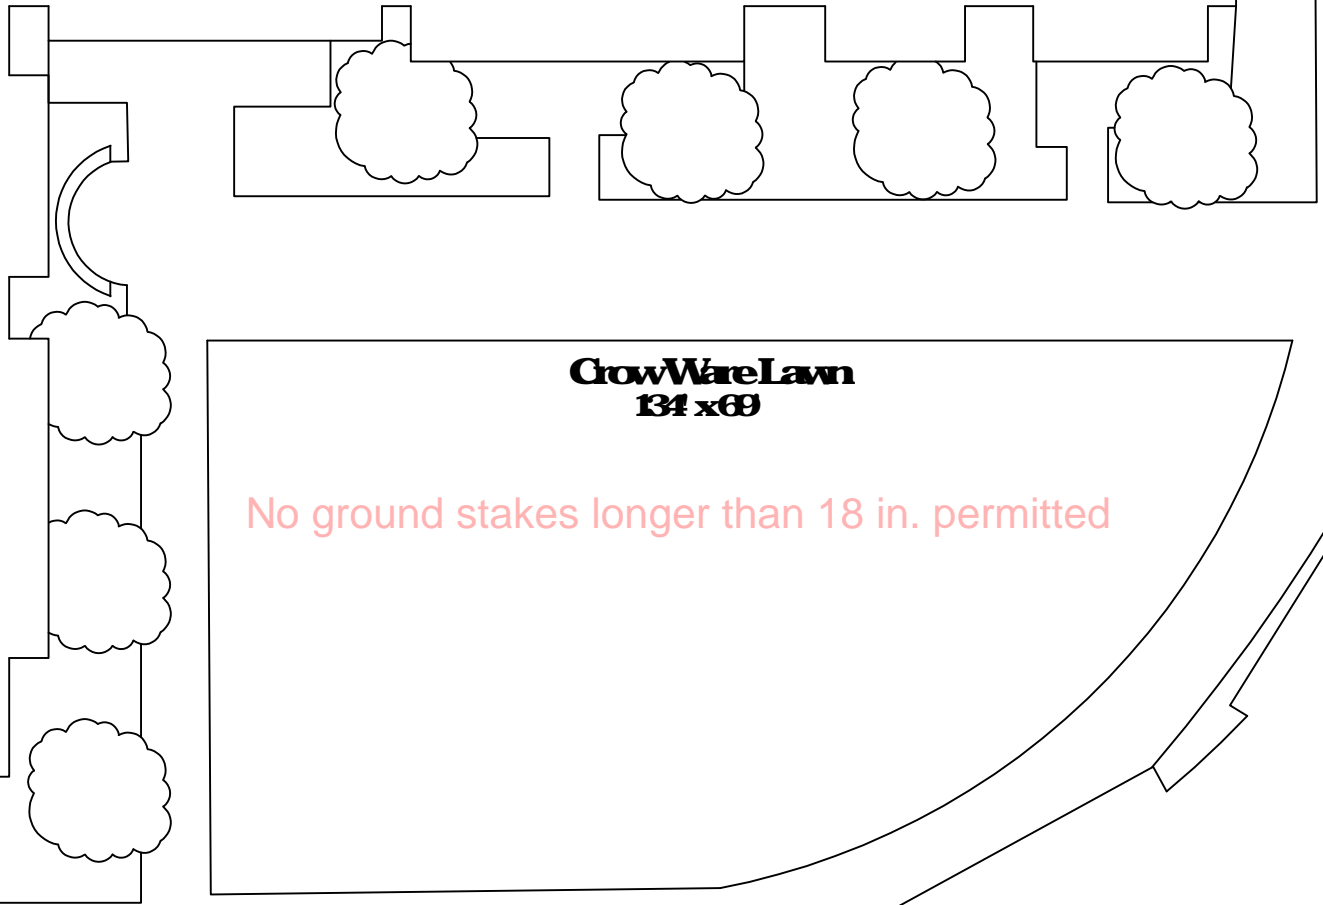

KATHY CROW COMMONS

No ground stakes longer than 18 in. permitted

WARE COMMONS

CrowWareLawn

SMU - Outdoor Event Site Plan

NIS: Not to Scale
Please note: All measurements
are approximate